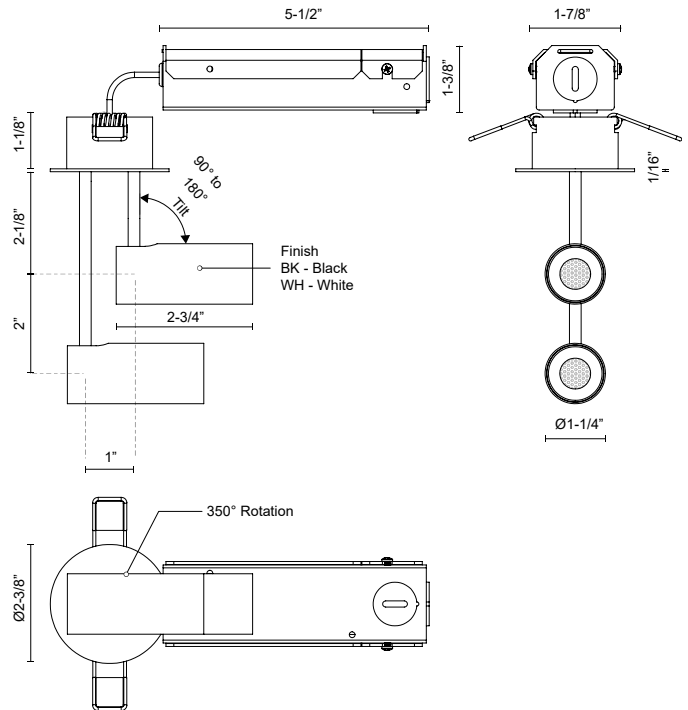

**DOWNEY**  
**SF15702**  
 FLUSH MOUNT

PROJECT

SF15702-WH  
White

SF15702-BK  
Black

**SPECIFICATION DETAILS**

<b>Fixture Dimensions</b>	D2-3/8" x H6-1/4"
<b>Light Source</b>	LED with DC Driver
<b>Wattage</b>	11W
<b>Total Lumens</b>	1050lm
<b>Delivered Lumens</b>	548lm
<b>Voltage</b>	120V
<b>Color Temperature</b>	3000K
<b>CRI (Ra)</b>	90CRI
<b>Optional Color Temps</b>	2700K - 5000K Available, Minimum Order Quantities Apply
<b>LED Rated Life</b>	50,000 hours
<b>Dimming</b>	100% - 10%, TRIAC or ELV Dimmer (Not Included)
<b>Diffuser Details</b>	Clear Acrylic TIR Lens
<b>Location</b>	Dry
<b>CEC Title 24 JA8</b>	Yes, JA8-2022
<b>Canopy Dimensions</b>	D2-3/8" x H1/16"
<b>Paint Finish</b>	BK02; WH02;

\* For custom options, consult factory for details.

\* For warranty information, please visit [www.kuzcolighting.com/warranty](http://www.kuzcolighting.com/warranty)

**DESCRIPTION**

Recessed within the minute barrel of the quintessential adjustable lamp is a spot light assembly applied across the Downey line. By utilizing slim LED boards and recessed driver, the canopy scale is reduced to a fundamental trim plate and minimizes the visual footprint of the functional fixtures. Available in two petite cylindrical sizes and a single or multi-light configuration.